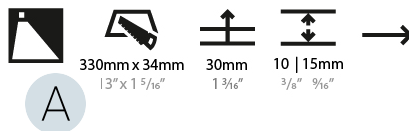

GENERAL

Series: Delight
Subseries: Delight String Step Wide
Brand: Prolicht
Division: Architectural
Mounting Type: Recessed
Mounting Location: Wall
Subcategory: Step Light

PHYSICAL

Shape: Rectangle
Length (mm): 340
Length (in): 13 ³/₈
Height (mm): 40
Depth (mm): 27
Height (in): 1 ⁵/₁₆
Depth (in): 1 ³/₁₆
Min. Recessing Depth (mm): 30
Min. Recessing Depth (in): 1 ³/₁₆
Light Distribution: Asymmetric
Weight (kg): 0.388
Weight (lbs): 0.854
Fixture Finish: SSR / BKV / CWI / CRY / HAB / LAG / UFT / ITA / RUA / RUR / MIC / FTG / MYG / TWT / LOD / PUS / FRO / FUP / KIA / POP / BLS / SPG / MEY / GOH / GUM / CHC / COM / ABZ / JAG / OBR / MOS / ROR
Fixture Material: Aluminum
Cut-out Measurements: 330mm / 13" x 34mm / 1 5/16"

ELECTRICAL

Lamp Type: LED (Zhaga Standard)
Input Wattage (W): 4
Total Output Wattage (W): 3.6
Dimming: 0-10V Dimming / Phase Dimming (120Vac Only)
Driver Included: No
Driver Location: Remote
Driver Type: Constant Voltage - 120 / 277Vac
Driver Class: Class 2
Input Voltage (V): 120 - 277
Output Voltage (V): 24

LED

Number of LEDs: 1
Color Temperature (°K): 3000 / 3500 / 5000
Max. Delivered Lumen (lm): 120
CRI: >80 CRI
Lamp Life (hrs): 50000

OPTICAL

RATINGS AND CERTIFICATIONS

Certified By: Certified for North American Standards
IP rating: IP20