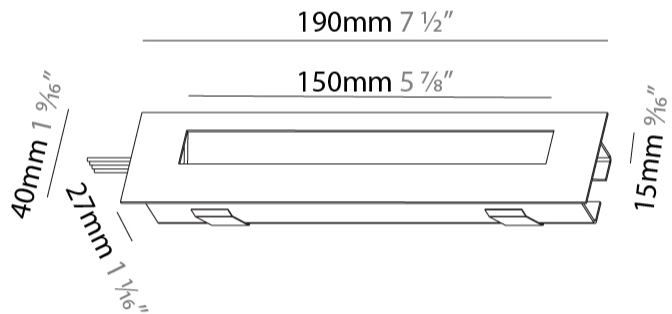

GENERAL

Series: Delight
Subseries: Delight String Step Wide
Brand: Prolicht
Division: Architectural
Mounting Type: Recessed
Mounting Location: Wall
Subcategory: Step Light

PHYSICAL

Shape: Rectangle
Length (mm): 190
Length (in): 7 1/2
Height (mm): 40
Depth (mm): 27
Height (in): 1 9/16
Depth (in): 1 1/16
Ceiling Thickness (mm): 10 / 12 / 15
Ceiling Thickness (in): 3/8 or 1/2 or 9/16
Min. Recessing Depth (mm): 30
Min. Recessing Depth (in): 1 3/16
Light Distribution: Asymmetric
Weight (kg): 0.208
Weight (lbs): .4576
Fixture Finish: SSR / BKV / CWI / CRY / HAB / LAG / UFT / ITA / RUA / RUR / MIC / FTG / MYG / TWT / LOD / PUS / FRO / FUP / KIA / POP / BLS / SPG / MEY / GOH / GUM / CHC / COM / ABZ / JAG / OBR / MOS / ROR
Fixture Material: Aluminum
Cut-out Measurements: 140mm / 5 1/2" x 34mm / 1 5/16"

ELECTRICAL

Lamp Type: LED (Zhaga Standard)
Input Wattage (W): 2.2
Total Output Wattage (W): 2
Dimming: 0-10V Dimming / Phase Dimming (120Vac Only)
Driver Included: No
Driver Location: Remote
Driver Type: Constant Voltage - 120 / 277Vac
Driver Class: Class 2
Input Voltage (V): 120 - 277
Output Voltage (V): 24

LED

Number of LEDs: 1
Color Temperature (°K): 3000 / 3500 / 5000
Max. Delivered Lumen (lm): 60
CRI: >80 CRI
Lamp Life (hrs): 50000

OPTICAL

RATINGS AND CERTIFICATIONS

Certified By: Certified for North American Standards
IP rating: IP20