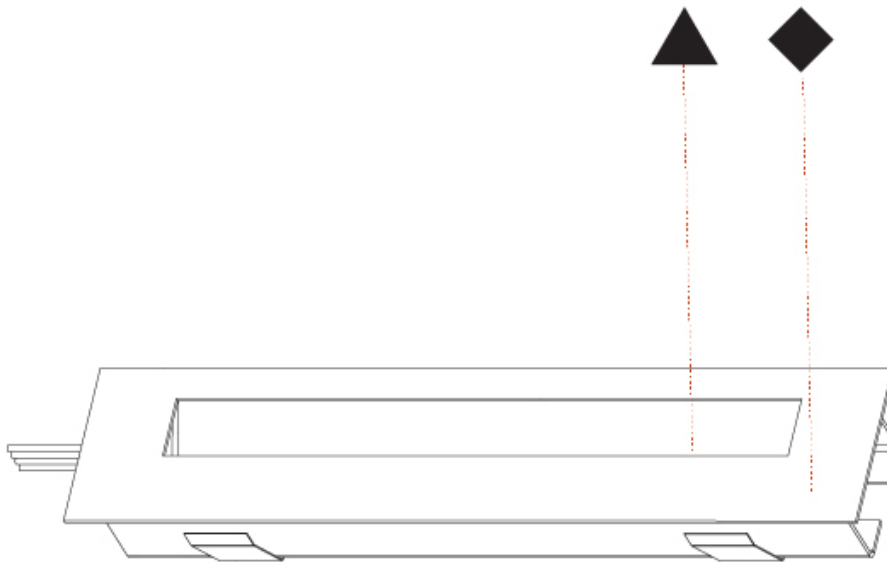

DELIGHT STRING STEP WIDE RECESSED

A35702-

PROJECT

TYPE

SPECIFIER

QUANTITY

DATE

A

PROJECT	_____
TYPE	_____
SPECIFIER	_____
QUANTITY	_____
DATE	_____

DELIGHT STRING STEP WIDE RECESSED

A35703-

base number	LED Color Temp	Finishes (Diamond)	Finishes (Triangle)
	30/35/50		

- To build a product code in our configurator select the specify button on the base model # product page
- To build a manual product code on this datasheet choose from the options listed below in blue font and add the suffix to the base model #

GENERAL

Series: Delight
Subseries: Delight String Step Wide
Brand: Prolicht
Division: Architectural
Mounting Type: Recessed
Mounting Location: Wall
Subcategory: Step Light

PHYSICAL

Shape: Rectangle
Length (mm): 340
Length (in): 13 ³ / ₈
Height (mm): 40
Depth (mm): 27
Height (in): 1 ⁵ / ₁₆
Depth (in): 1 ³ / ₁₆
Min. Recessing Depth (mm): 30
Min. Recessing Depth (in): 1 ³ / ₁₆
Light Distribution: Asymmetric
Weight (kg): 0.388
Weight (lbs): 0.854
Fixture Finish: SSR / BKV / CWI / CRY / HAB / LAG / UFT / ITA / RUA / RUR / MIC / FTG / MYG / TWT / LOD / PUS / FRO / FUP / KIA / POP / BLS / SPG / MEY / GOH / GUM / CHC / COM / ABZ / JAG / OBR / MOS / ROR
Fixture Material: Aluminum
Cut-out Measurements: 330mm / 13" x 34mm / 1 5/16"