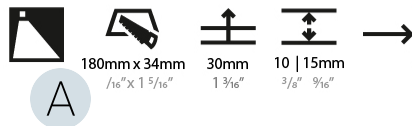

PROJECT	_____
TYPE	_____
SPECIFIER	_____
QUANTITY	_____
DATE	_____

DELIGHT STRING STEP WIDE RECESSED

A35702-

base number	LED Color Temp	Finishes (Diamond)	Finishes (Triangle)
	30/35/50		

- To build a product code in our configurator select the specify button on the base model # product page
- To build a manual product code on this datasheet choose from the options listed below in blue font and add the suffix to the base model #

GENERAL

Series: Delight
Subseries: Delight String Step Wide
Brand: Prolicht
Division: Architectural
Mounting Type: Recessed
Mounting Location: Wall
Subcategory: Step Light

PHYSICAL

Shape: Rectangle
Length (mm): 190
Length (in): 7 1/2
Height (mm): 40
Depth (mm): 27
Height (in): 1 9/16
Depth (in): 1 1/16
Ceiling Thickness (mm): 10 / 12 / 15
Ceiling Thickness (in): 3/8 or 1/2 or 9/16
Min. Recessing Depth (mm): 30
Min. Recessing Depth (in): 1 3/16
Light Distribution: Asymmetric
Weight (kg): 0.208
Weight (lbs): .4576
Fixture Finish: SSR / BKV / CWI / CRY / HAB / LAG / UFT / ITA / RUA / RUR / MIC / FTG / MYG / TWT / LOD / PUS / FRO / FUP / KIA / POP / BLS / SPG / MEY / GOH / GUM / CHC / COM / ABZ / JAG / OBR / MOS / ROR
Fixture Material: Aluminum
Cut-out Measurements: 140mm / 5 1/2" x 34mm / 1 5/16"

LED

Number of LEDs: 1
Color Temperature (°K): 3000 / 3500 / 5000
Max. Delivered Lumen (lm): 60
CRI: >80 CRI
Lamp Life (hrs): 50000

OPTICAL

RATINGS AND CERTIFICATIONS

Certified By: Certified for North American Standards
IP rating: IP20